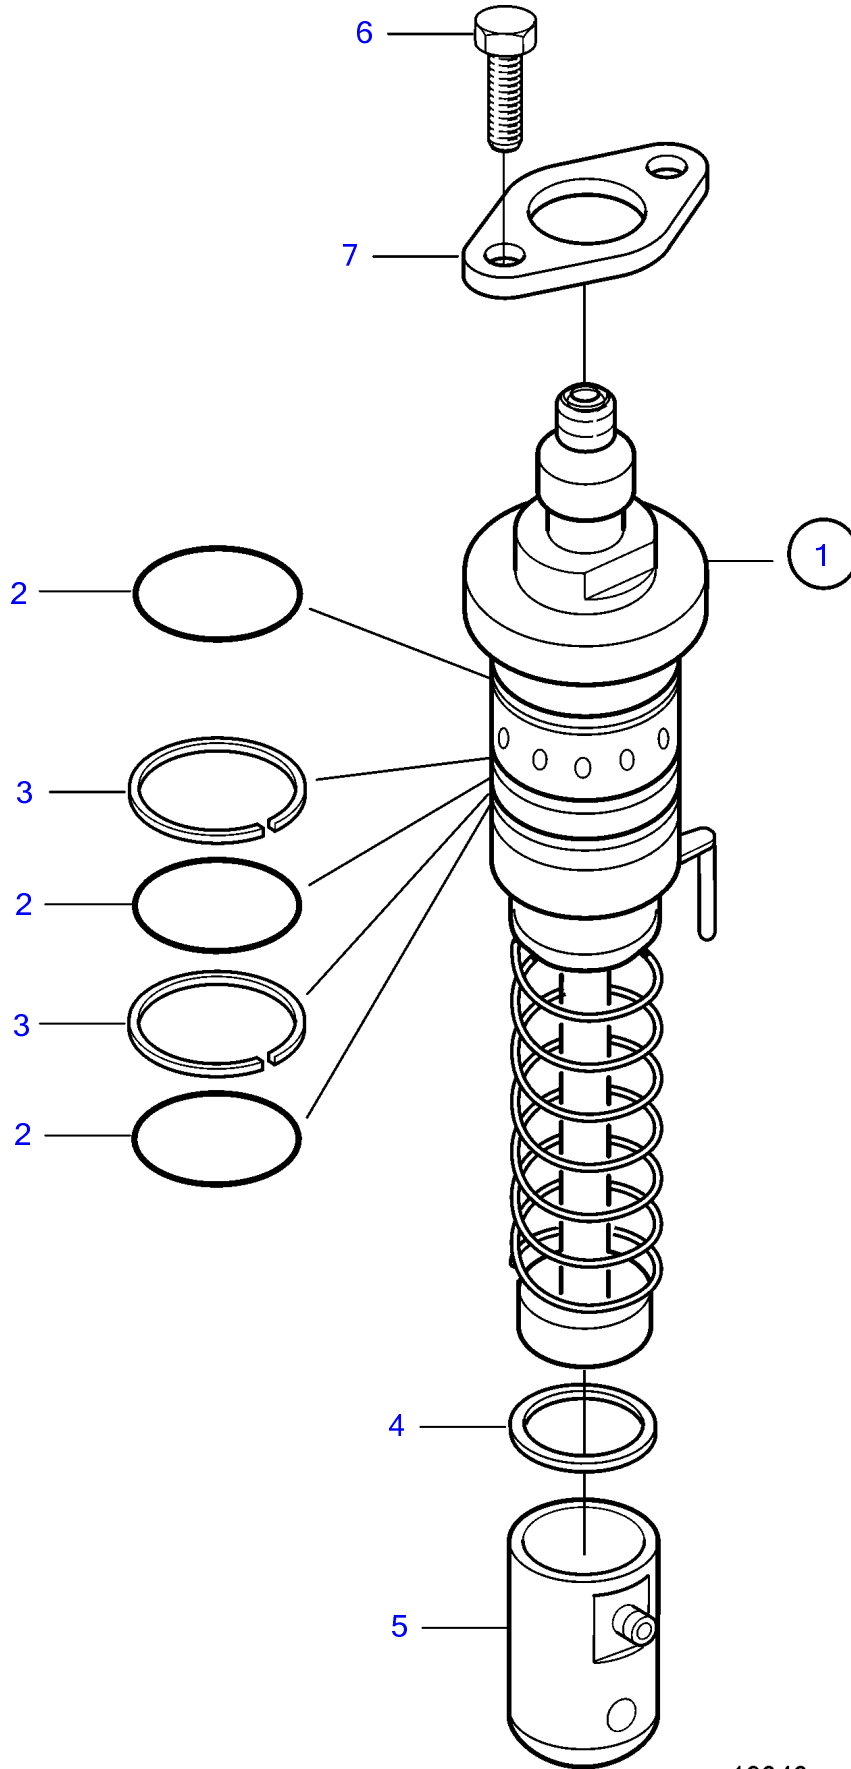

D7A-A T, D7A-A TA, D7A-B TA, D7C-B TA, D7C-A TA

D7A-A T, D7A-A TA, D7A-B TA, D7C-B TA, D7C-A TA

REF	PART NO.	QTY	DESCRIPTION	NOTES
1	20500360	6	Injection pump	
	3803967	6	Injection pump, exch	
	3803967	6	Injection pump	
2	20405907	18	• Sealing ring	
3	20405543	12	• Shim	
4	20881345	X	Shim	TH=1,0mm
	20881359	X	Shim	TH=1,1mm
	20881364	X	Shim	TH=1,2mm
	20881368	X	Shim	TH=1,3mm
	20881372	X	Shim	TH=1,4mm
	20881376	X	Shim	TH=1,5mm
	20881379	X	Shim	TH=1,6mm
	20881381	X	Shim	TH=1,7mm
	20881386	X	Shim	TH=1,8mm
	20881388	X	Shim	TH=1,9mm
	20881390	X	Shim	TH=2,0mm
	20881393	X	Shim	TH=2,1mm
	20881395	X	Shim	TH=2,2mm
	20881396	X	Shim	TH=2,3mm
	20881400	X	Shim	TH=2,4mm
	20881405	X	Shim	TH=2,5mm
	20881406	X	Shim	TH=2,6mm
	20881408	X	Shim	TH=2,7mm
	20881411	X	Shim	TH=2,8mm
	20881413	X	Shim	TH=2,9mm
	20881415	X	Shim	TH=3,0mm
	20881419	X	Shim	TH=3,1mm
	20881420	X	Shim	TH=3,2mm
	20881424	X	Shim	TH=3,3mm
	20881435	X	Shim	TH=3,4mm
	20881441	X	Shim	TH=3,5mm
	20881451	X	Shim	TH=3,6mm
	20881454	X	Shim	TH=3,7mm
5	11700392	6	Tappet	
6	20460071	12	Screw	
7	20405565	6	Flange	